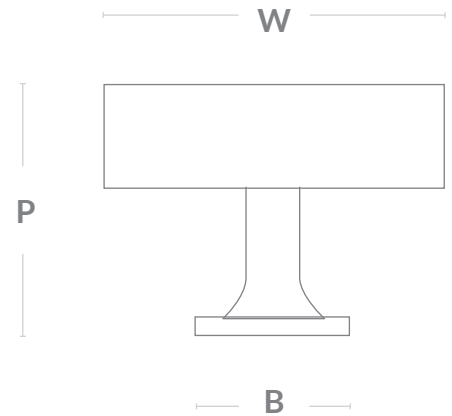

Sparkbrook T-Bar

| T-Bar Code | Width (W) | Projection (P) | Base (B) |
|------------|-------------|----------------|-----------|
| SPAT/55 | 55mm / 2.1" | 33mm / 1.3" | 24mm / 1" |

PBL

PBUL

SBL

SBUL

ABL

ABUL